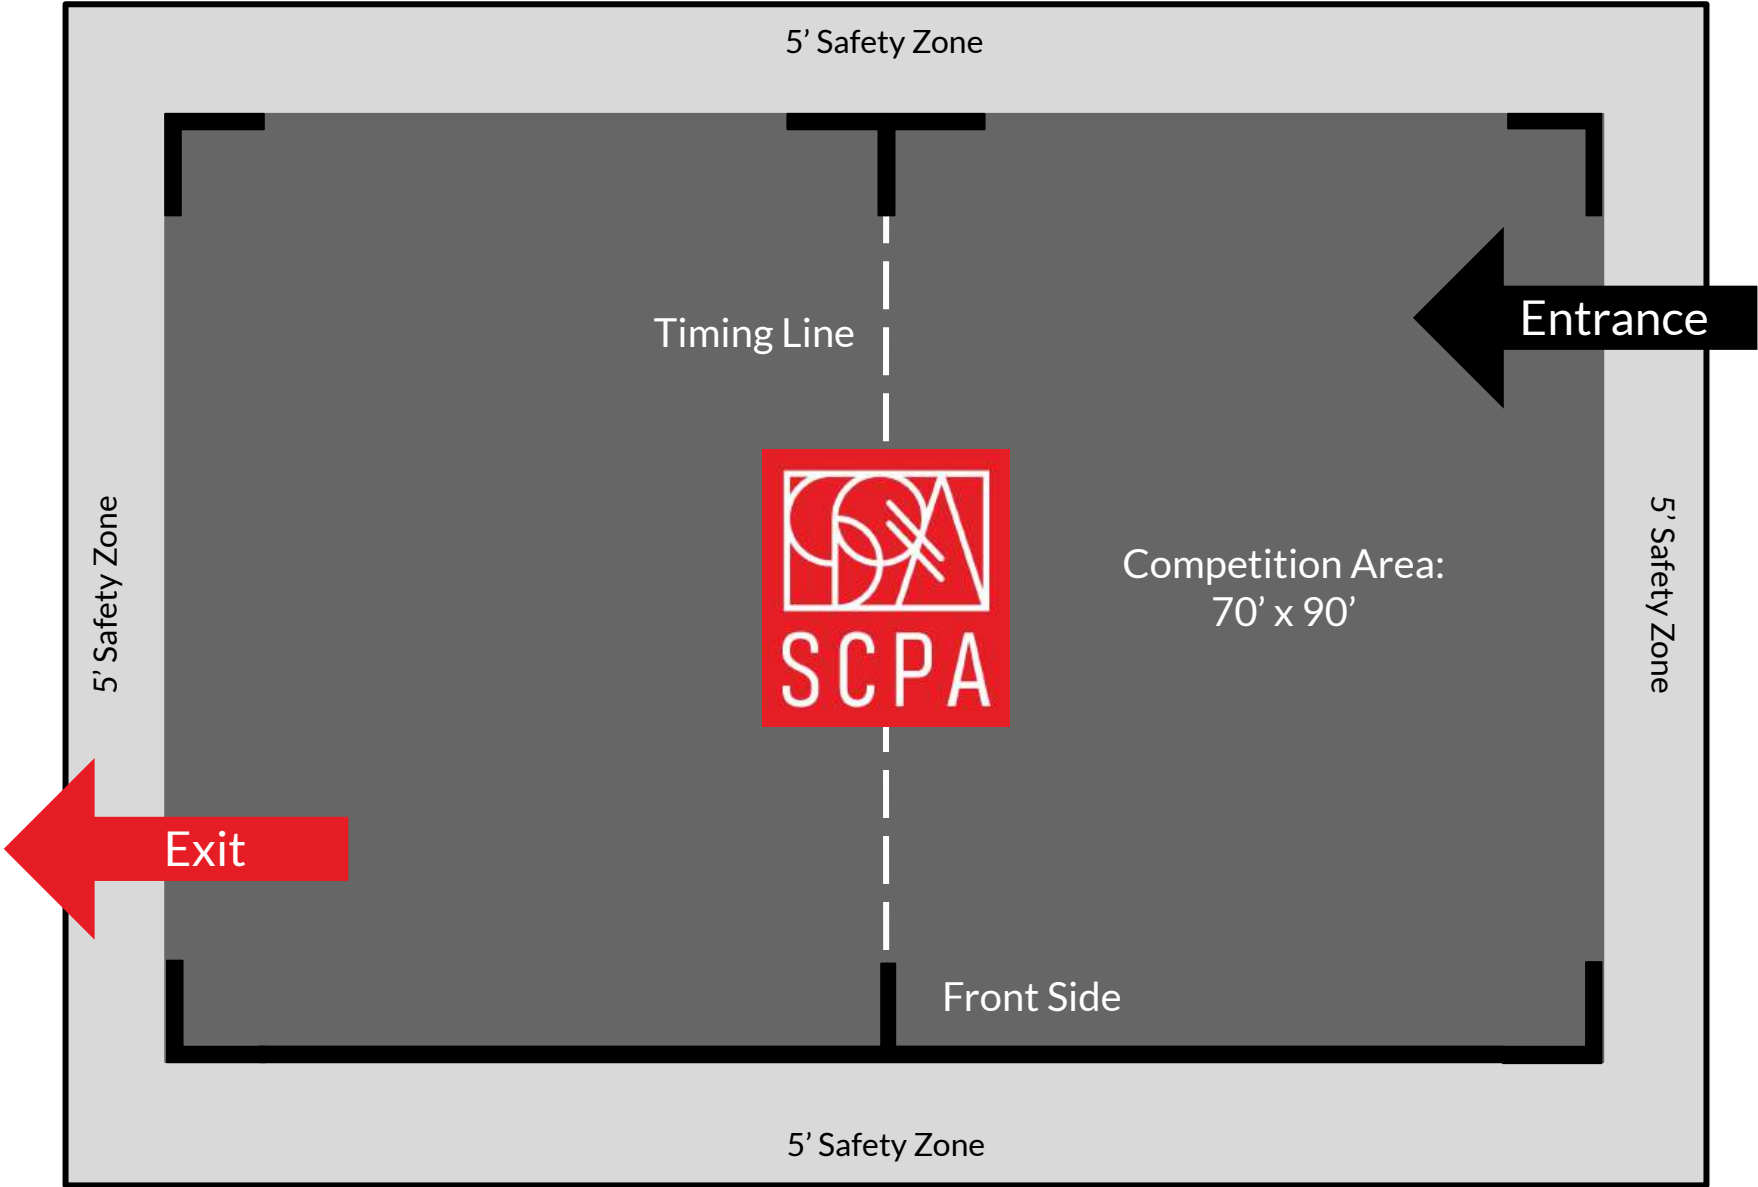

Emergency Check in

Emergency Entrance

Emergency Entrance

B

B

Box Office

Security Camera

Google

# Los Osos HS

Competition Area: 70' deep x 90' wide

Doors to Prestage Hallway

Prestage Hallway

Entry Doors  
(2 double doors)

Exit Doors  
(2 double doors)