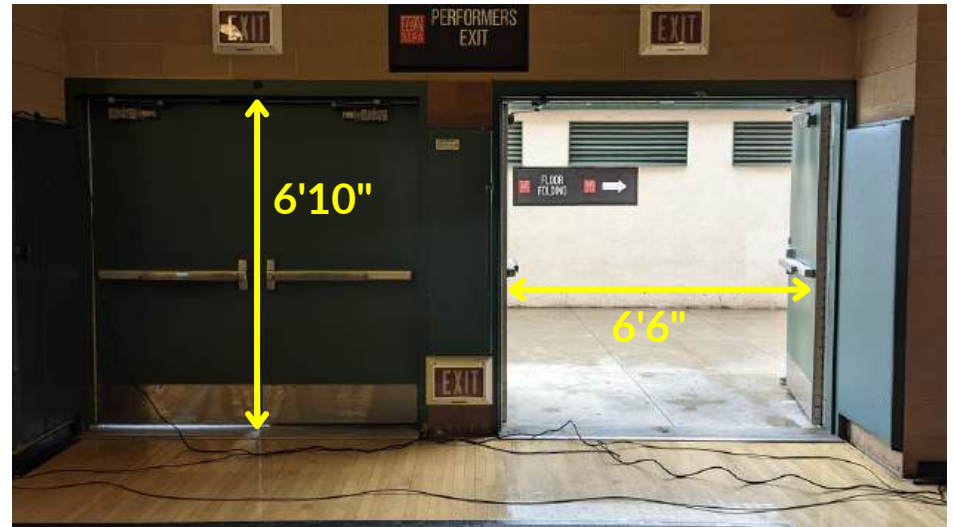

Competition Area: 65' deep x 90' wide

Prestage Weight Room

Transit to Prestage Foyer

Entry Doors
(2 double doors)

Exit Doors
(2 double doors)

Southern California Percussion Alliance

Monrovia HS