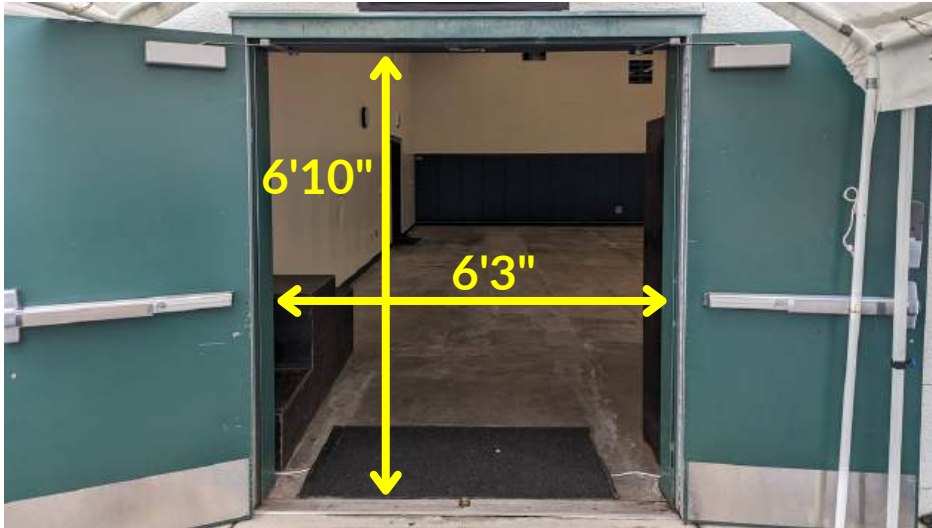

Competition Area: 65' deep x 90' wide

Prestage Weight Room

Transit to Prestage Foyer

Entry Doors
(2 double doors)

Exit Doors
(2 double doors)

Southern California Percussion Alliance

Monrovia HS