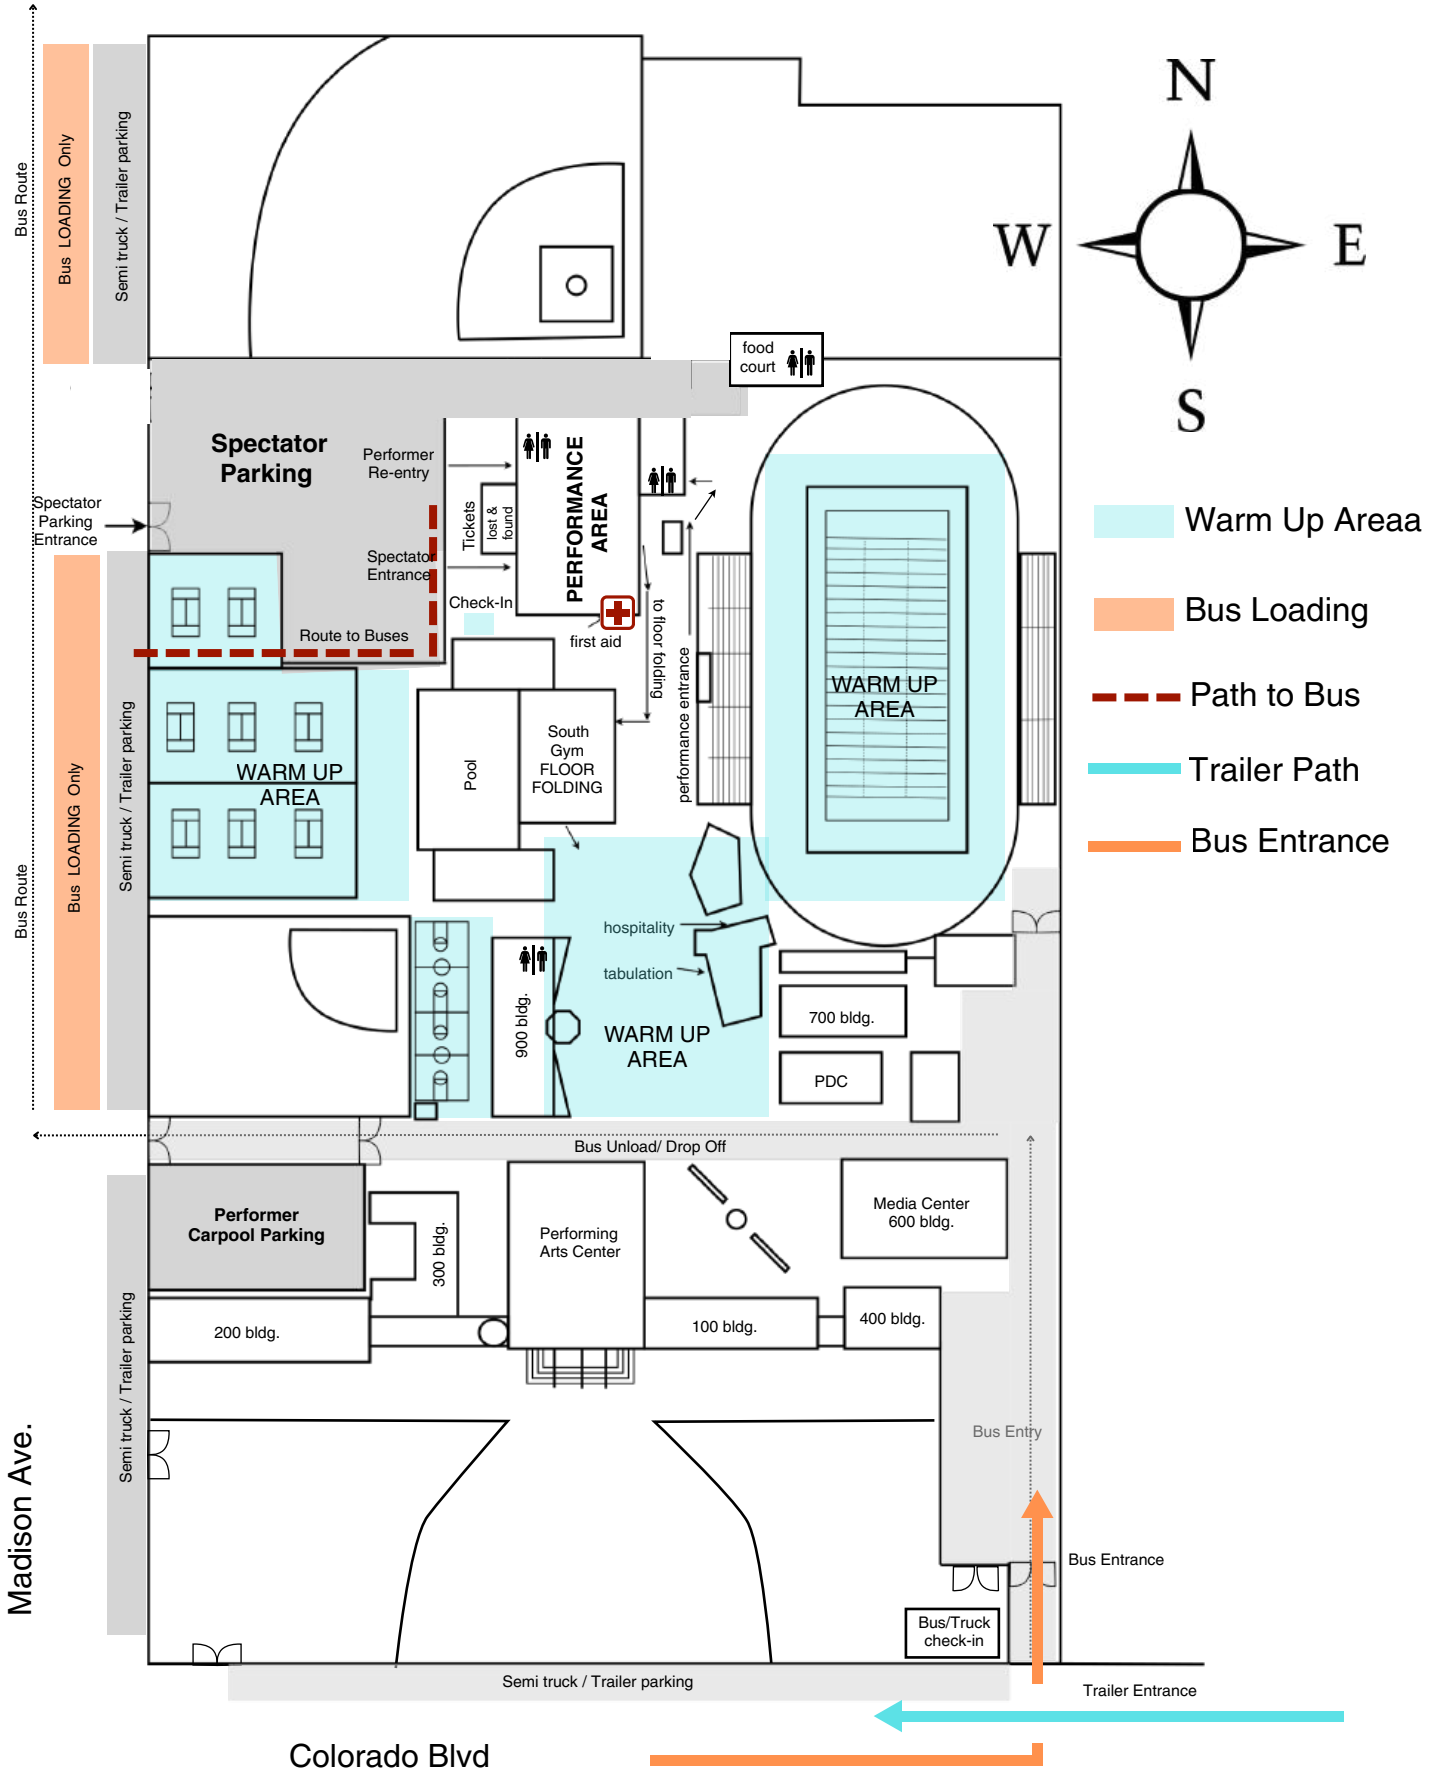

Monrovia High School - Campus Map 2026

PARKING DIRECTIONS

Buses

- Head NORTH on Madison
- Turn RIGHT on Foothill Blvd.
- Turn RIGHT on MAYFLOWER continue straight
- LIVING SPACES on the Left Turn into parking lot
- Park facing west along Mayflower

BUS PICK UP DIRECTIONS

- Awards end at approximately 4pm
- Buses are to line up Facing North on MADISON (no later than 3:45pm and 8:30pm)
- Performers will be directed to buses and parking areas

Monrovia HS

Competition Area: 65' deep x 90' wide

Prestage Weight Room

Transit to Prestage Foyer

Entry Doors
(2 double doors)

Exit Doors
(2 double doors)

Southern California Percussion Alliance

Monrovia HS