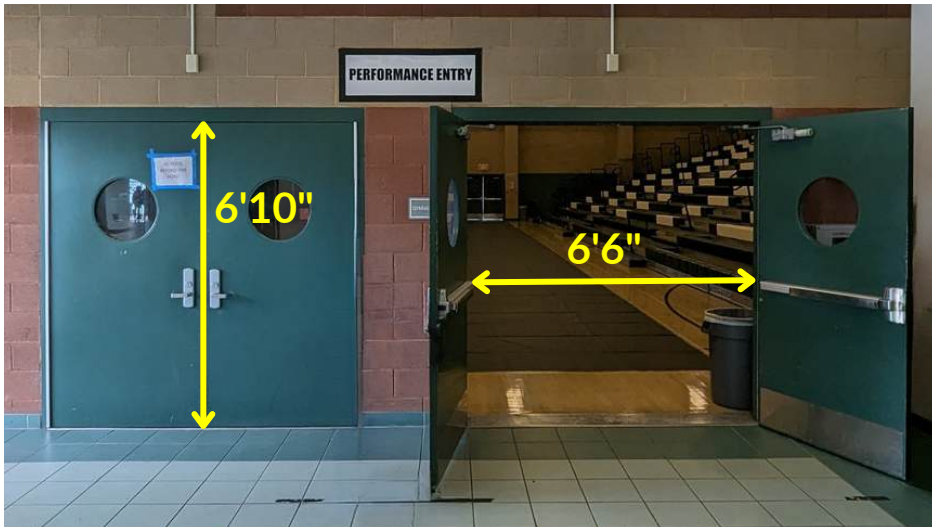

Competition Area: 65' deep x 90' wide

Prestage Weight Room

Transit to Prestage Foyer

Entry Doors
(2 double doors)

Exit Doors
(2 double doors)

Southern California Percussion Alliance

Monrovia HS