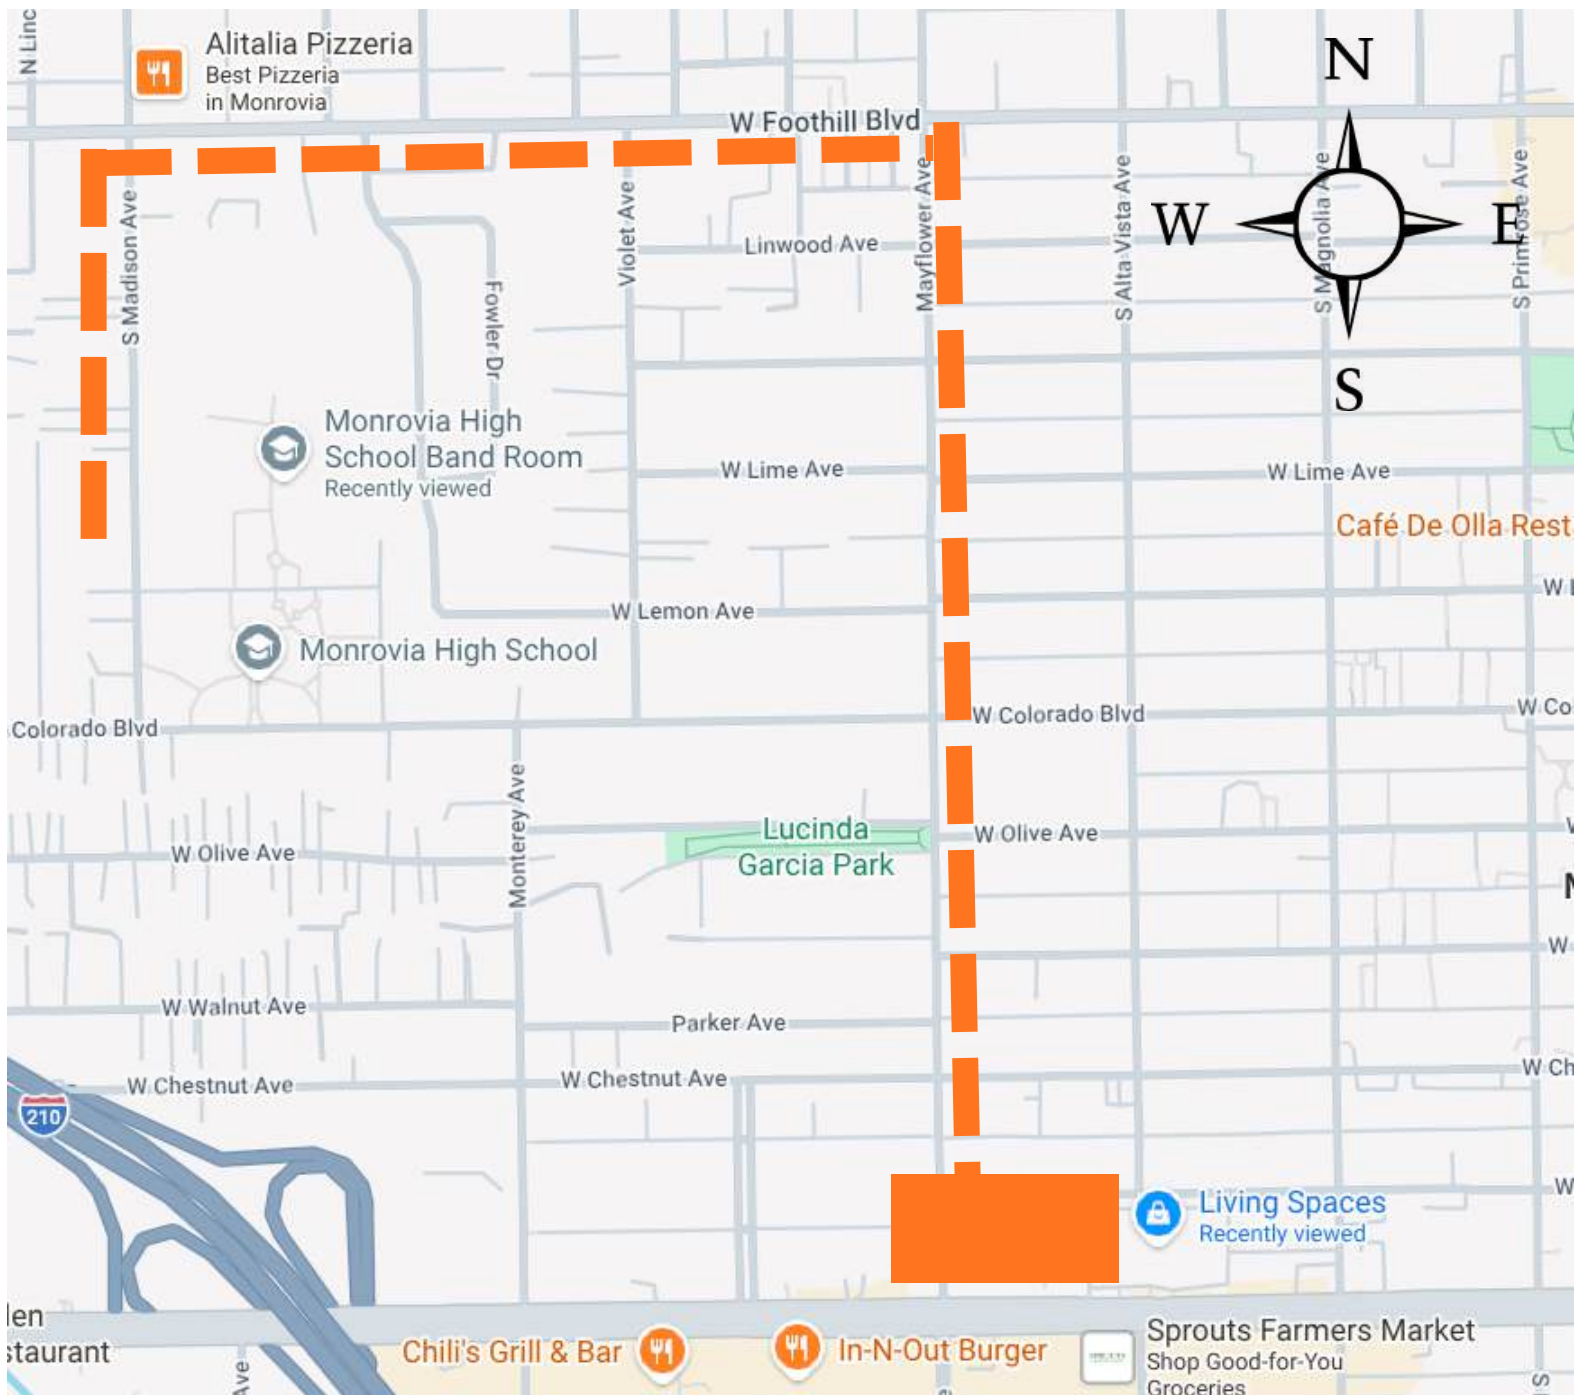

Monrovia High School - Campus Map 2026

PARKING DIRECTIONS

Buses

- Head NORTH on Madison
- Turn RIGHT on Foothill Blvd.
- Turn RIGHT on MAYFLOWER continue straight
- LIVING SPACES on the Left Turn into parking lot
- Park facing west along Mayflower

BUS PICK UP DIRECTIONS

- Awards end at approximately 4pm
- Buses are to line up Facing North on MADISON (no later than 3:45pm and 8:30pm)
- Performers will be directed to buses and parking areas

Monrovia HS

Competition Area: 65' deep x 90' wide

Prestage Weight Room

Transit to Prestage Foyer

Entry Doors
(2 double doors)

Exit Doors
(2 double doors)

Southern California Percussion Alliance

Monrovia HS