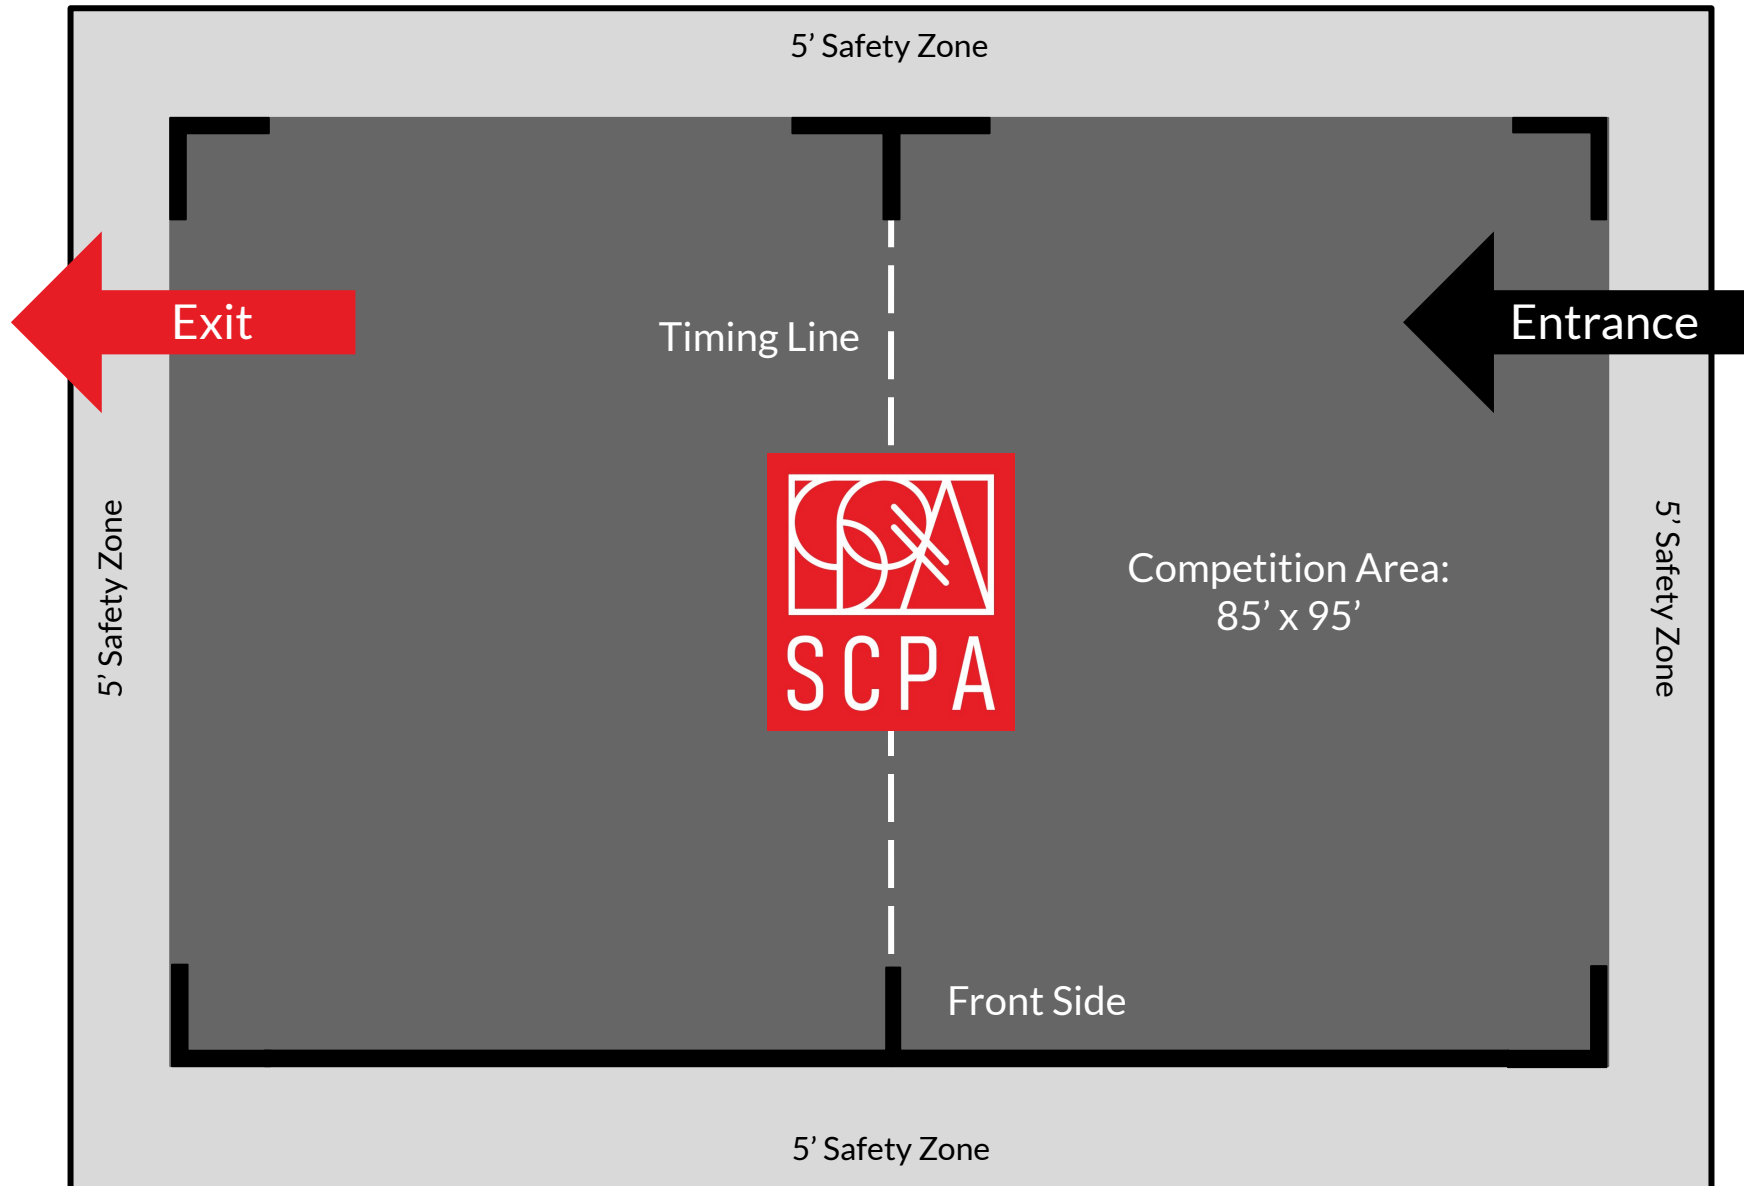

# Eleanor Roosevelt HS **\*UPDATED\***

Saturday March 21st, 2026 After 3PM | All Day Sunday March 22nd, 2026

# Scholar Way

Citrus Ave.

# Eleanor Roosevelt HS

Entry Door  
(1 double door)

Exit Door  
(1 double door)