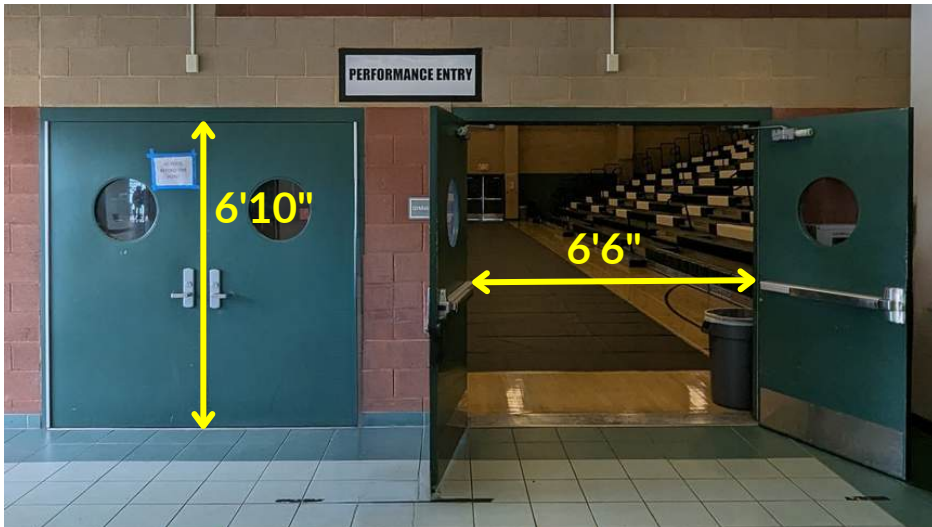

Monrovia High School - Campus Map

SCPA Regional- Saturday

Monrovia HS

Competition Area: 65' deep x 90' wide

Prestage Weight Room

Transit to Prestage Foyer

Entry Doors
(2 double doors)

Exit Doors
(2 double doors)