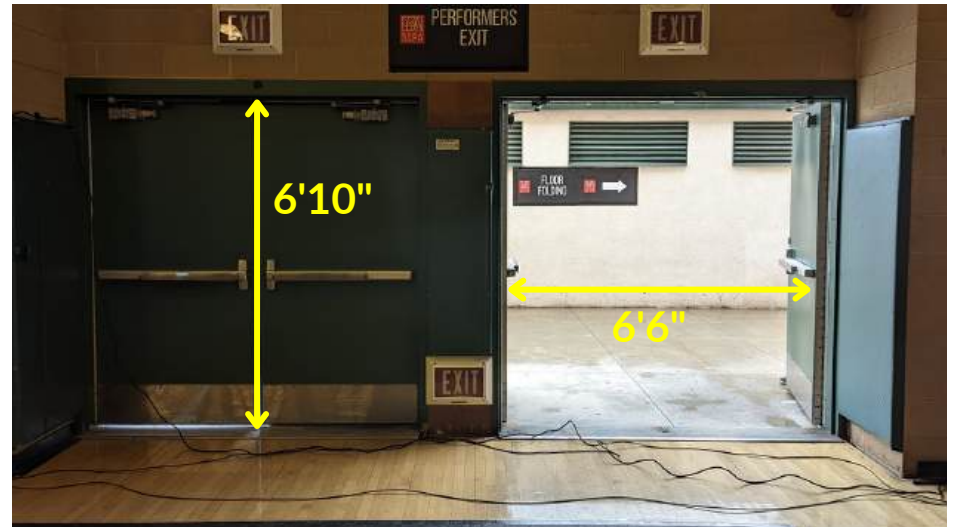

Monrovia High School - Campus Map

SCPA Regional- Saturday

Monrovia HS

Competition Area: 65' deep x 90' wide

Prestage Weight Room

Transit to Prestage Foyer

Entry Doors
(2 double doors)

Exit Doors
(2 double doors)