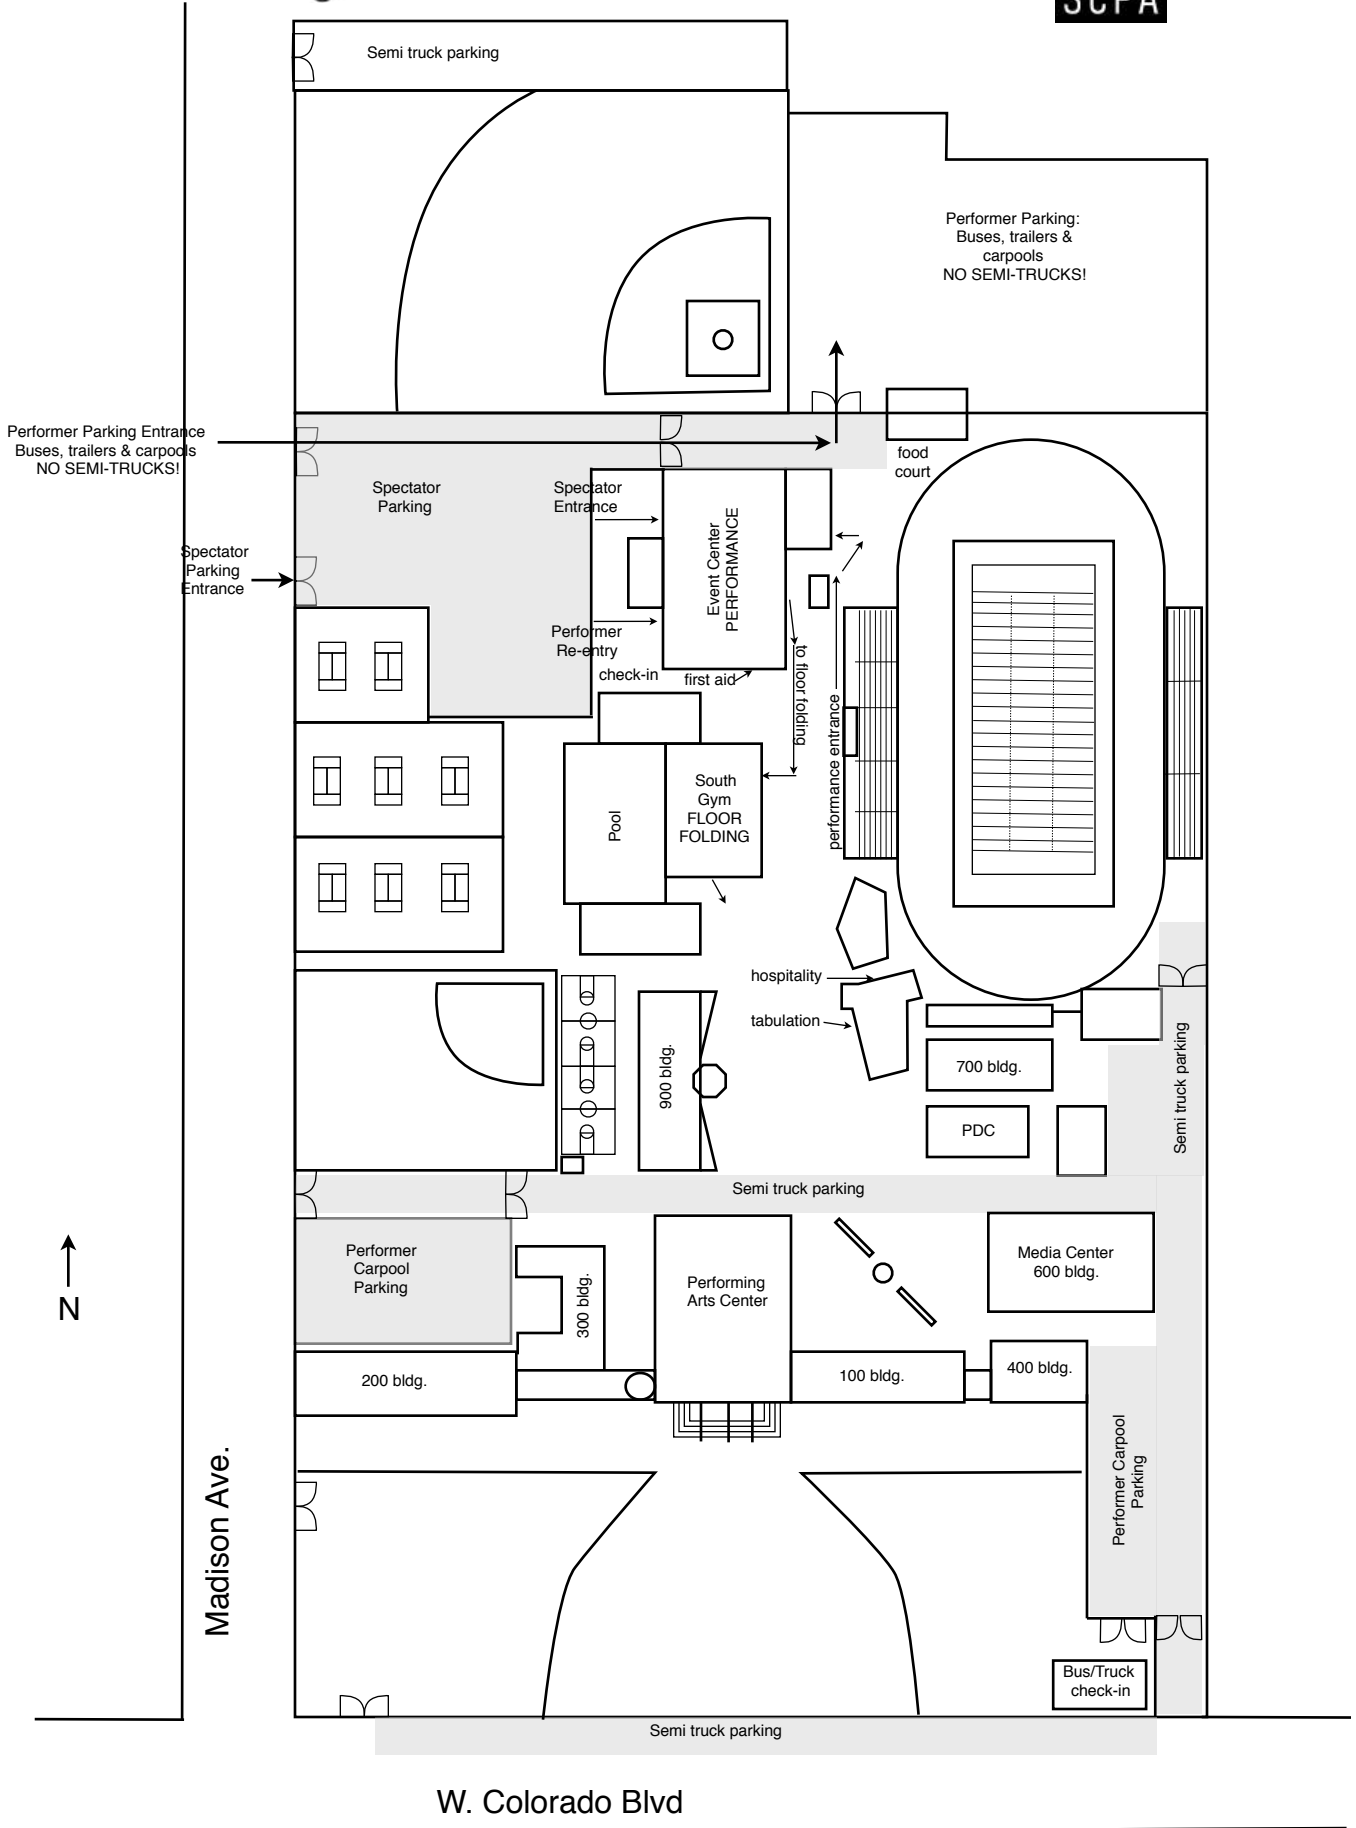

Monrovia High School - Campus Map

SCPA Regional- Saturday

Monrovia HS

Competition Area: 65' deep x 90' wide

Prestage Weight Room

Transit to Prestage Foyer

Entry Doors
(2 double doors)

Exit Doors
(2 double doors)