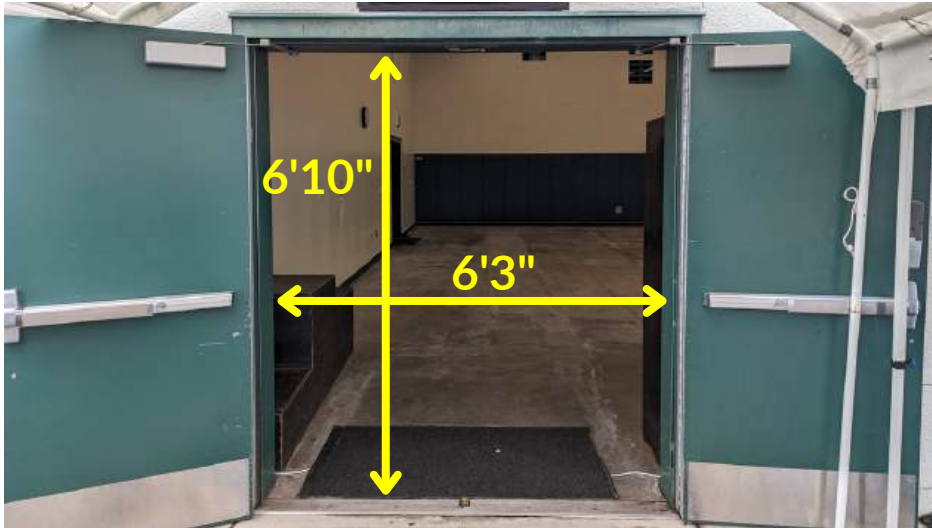

Monrovia High School - Campus Map

SCPA Regional- Saturday

Monrovia HS

Competition Area: 65' deep x 90' wide

Prestage Weight Room

Transit to Prestage Foyer

Entry Doors
(2 double doors)

Exit Doors
(2 double doors)