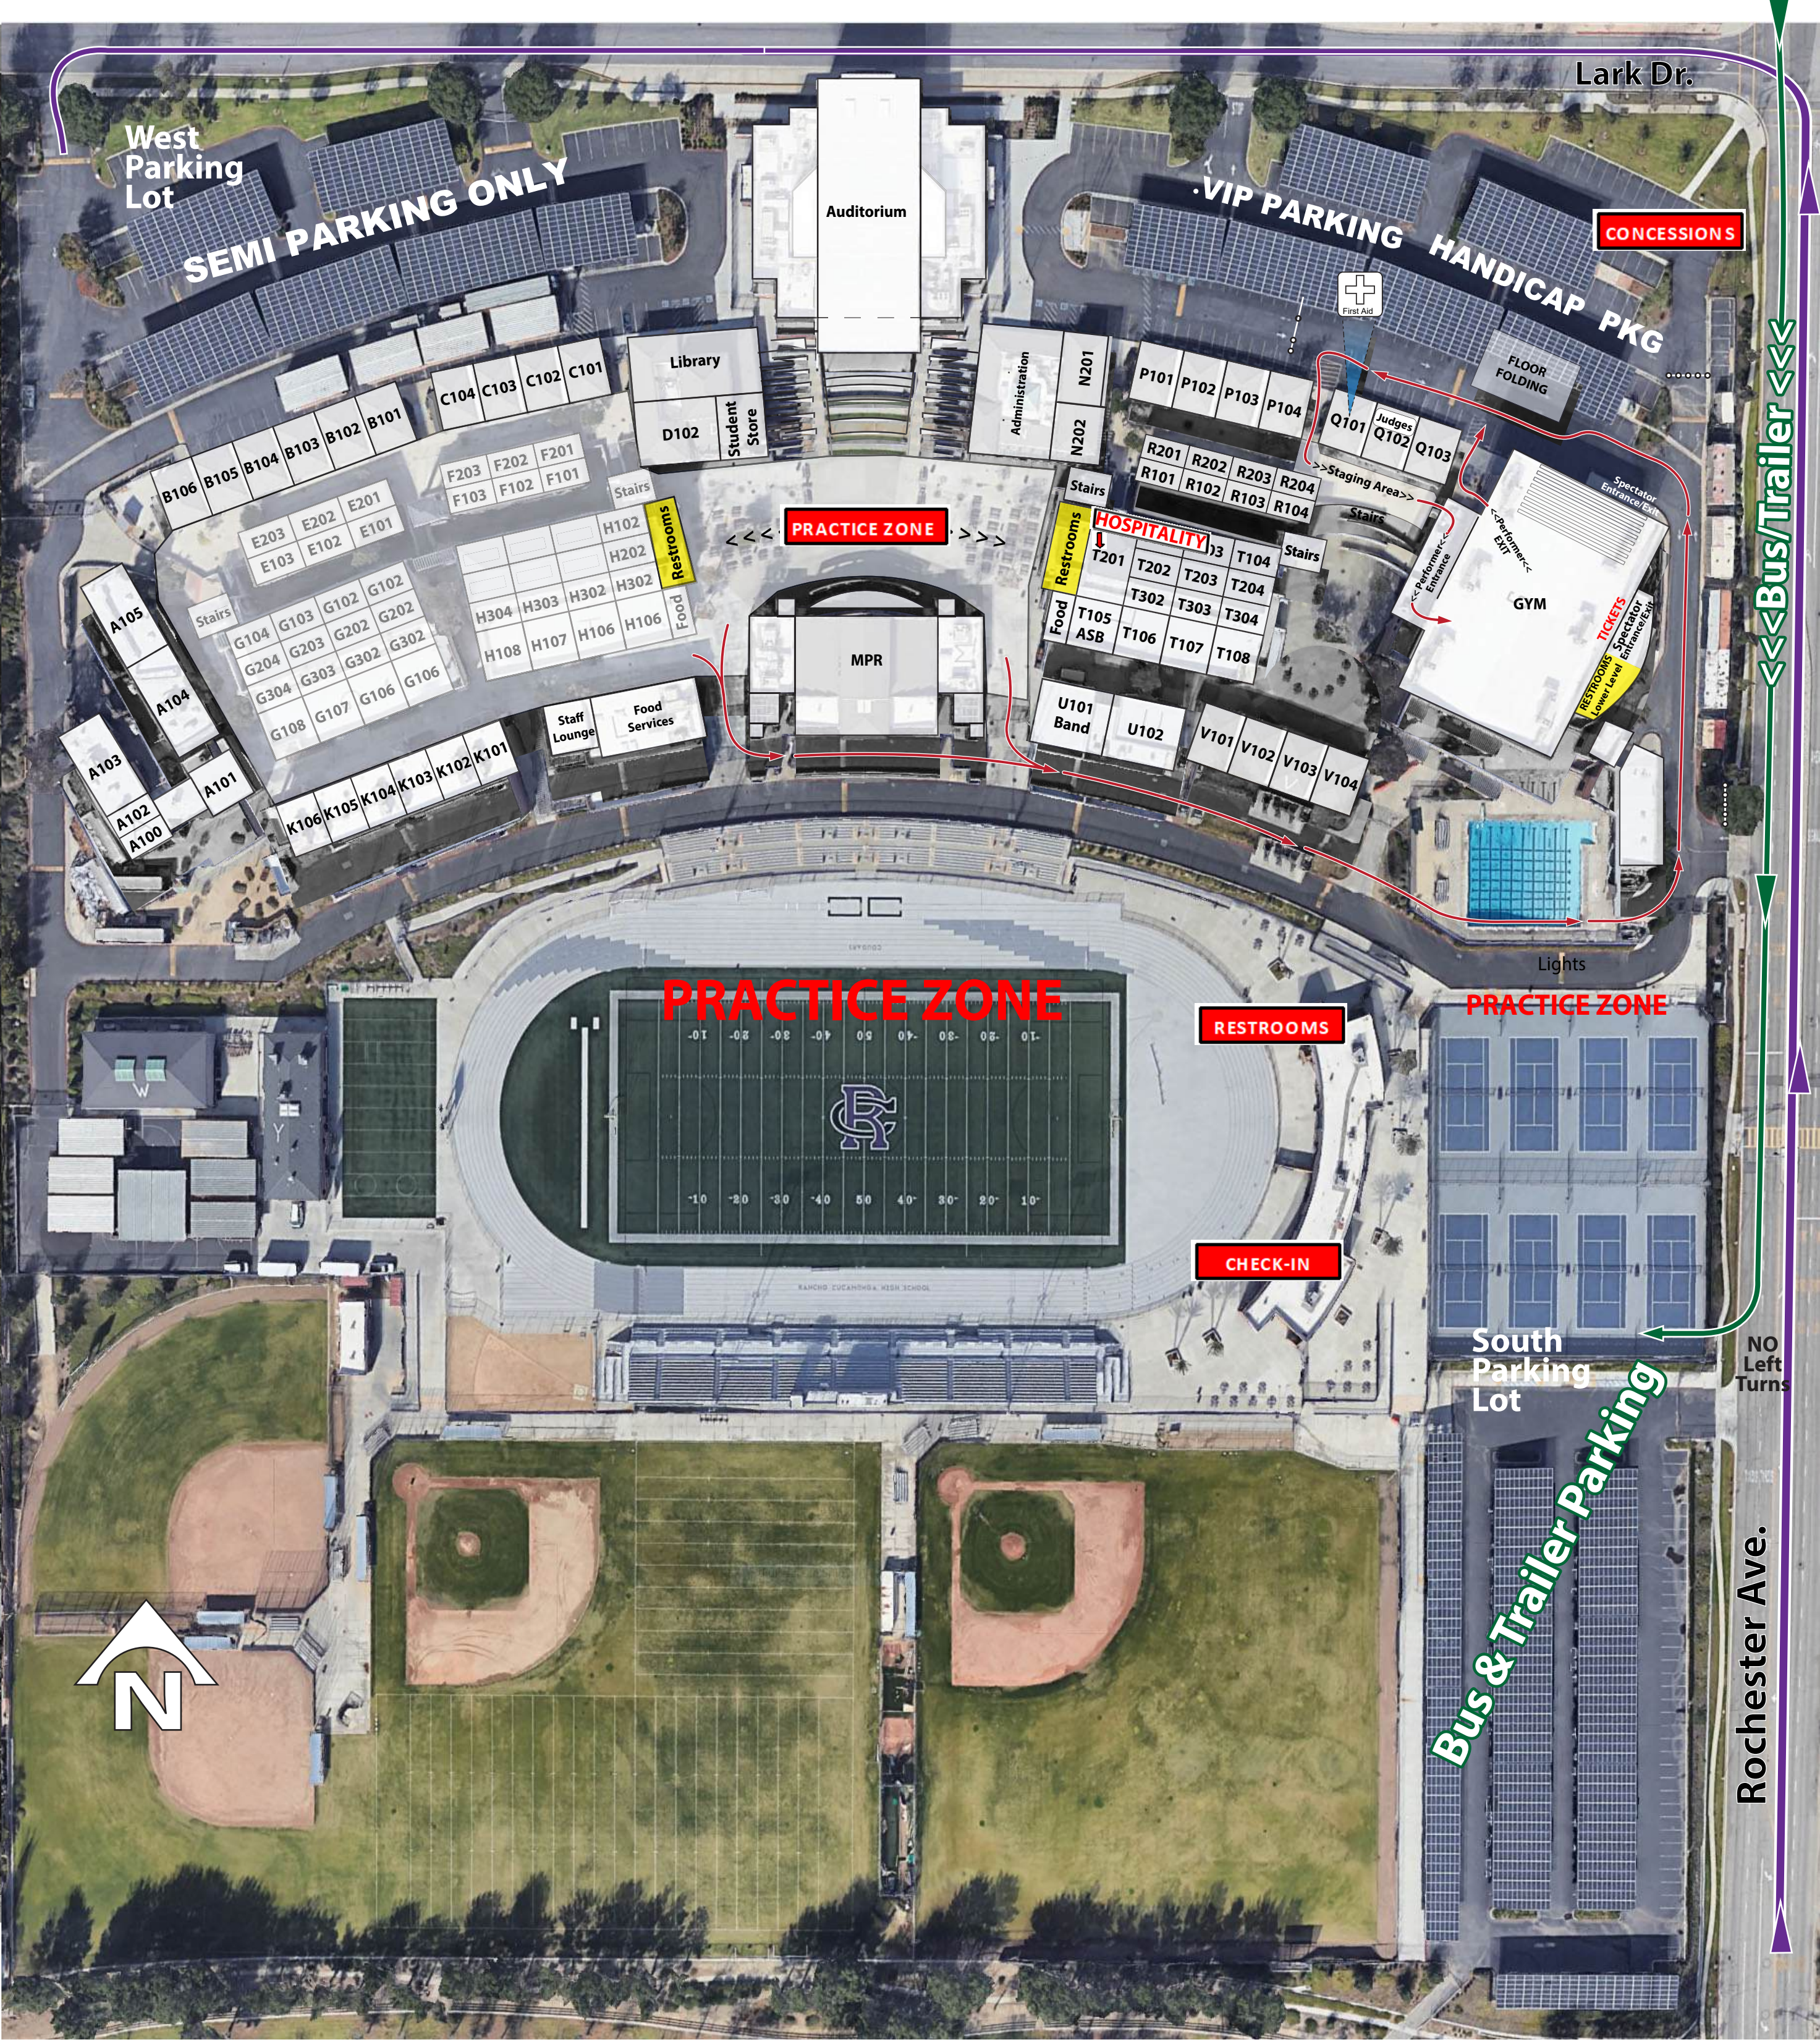

All Busses & Trailers Must Approach RCHS from North Heading South on Rochester Ave. Turn Right into South Lot.

Lark Dr.

West Parking Lot

SEMI PARKING ONLY

Auditorium

VIP PARKING **HANDICAP PKG**

CONCESSIONS

F203 F202 F201 F103 F102 F101

Stairs

PRACTICE ZONE

Stairs

R201 R202 R203 R204 R101 R102 R103 R104

Staging Area

E203 E202 E201 E103 E102 E101

H102 H202 H302 H303 H304 H302 H106 H107 H108

Restrooms Food

Restrooms Food

HOSPITALITY T201 T202 T203 T204 T302 T303 T304 T105 ASB T106 T107 T108

Stairs

GYM

TICKETS Spectator Entrance/Exit

A105 A104 A103 A102 A100

G104 G103 G102 G202 G204 G303 G302 G106 G108 G107 G106

CHECK-IN

South Parking Lot

Bus & Trailer Parking

NO Left Turns

Rochester Ave.

Rancho Cucamonga HS

Prestage Hallway Entry

Prestage Hallway