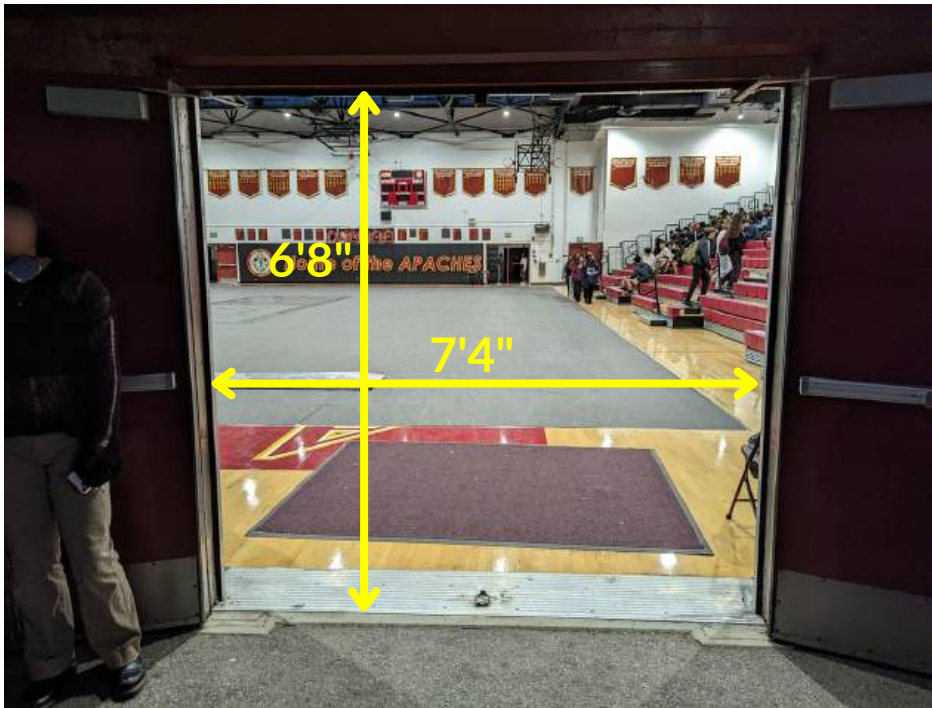

Arcadia HS

Competition Area: 96' wide x 65' deep

Entry Door
(1 double door)

Exit Door
(1 double door)

Southern California Percussion Alliance

Arcadia HS