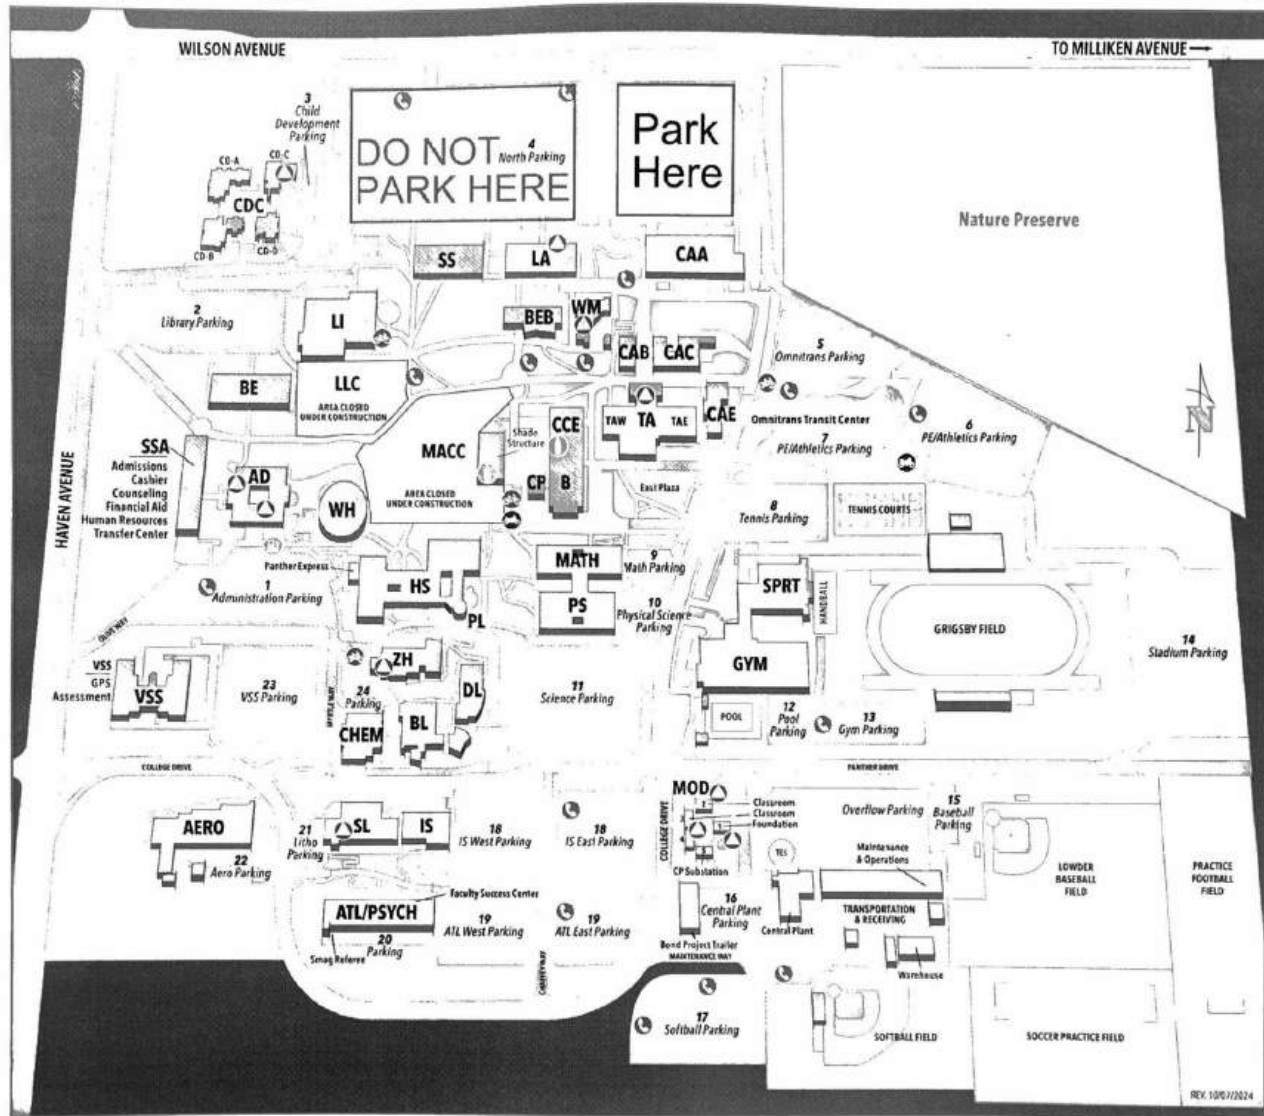

Trailer Parking

Warm up

No Parking due to rain

Hospitality

Restroom

Restrooms

Warm up

Warm up

Restroom

Google

Emergency Entrance

Emergency Check in

Emergency Entrance

Box Office

Security Control

Google

Bus Parking

Bus Parking

Los Osos HS

Competition Area: 70' deep x 90' wide

Doors to Prestage Hallway

Prestage Hallway

Entry Doors
(2 double doors)

Exit Doors
(2 double doors)