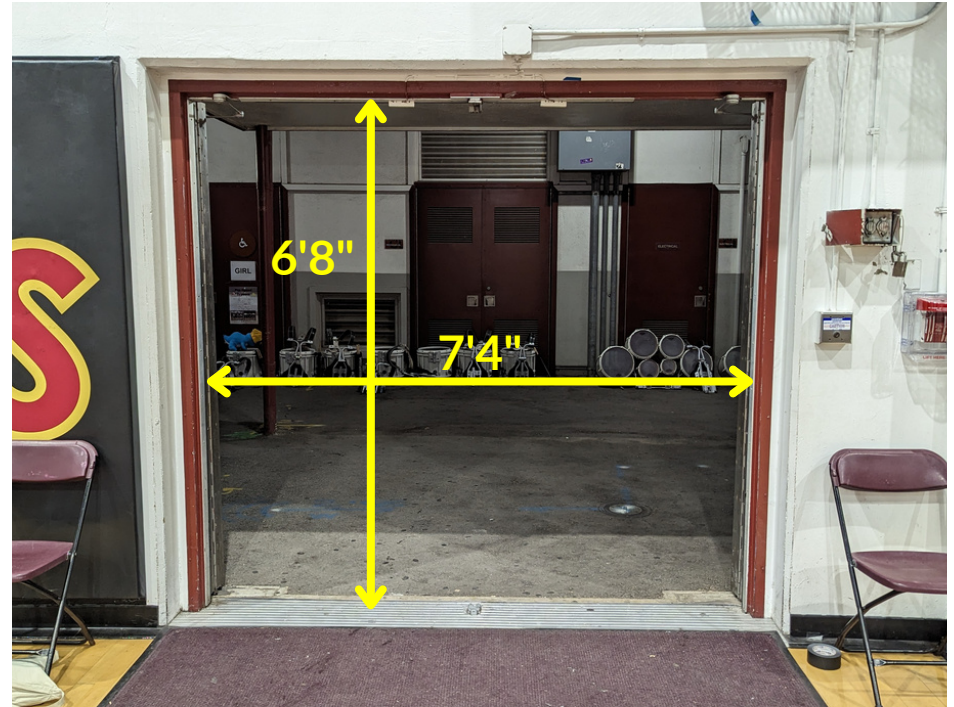

Arcadia HS

Competition Area: 96' wide x 65' deep

Entry Door
(1 double door)

Exit Door
(1 double door)

Southern California Percussion Alliance

Arcadia HS