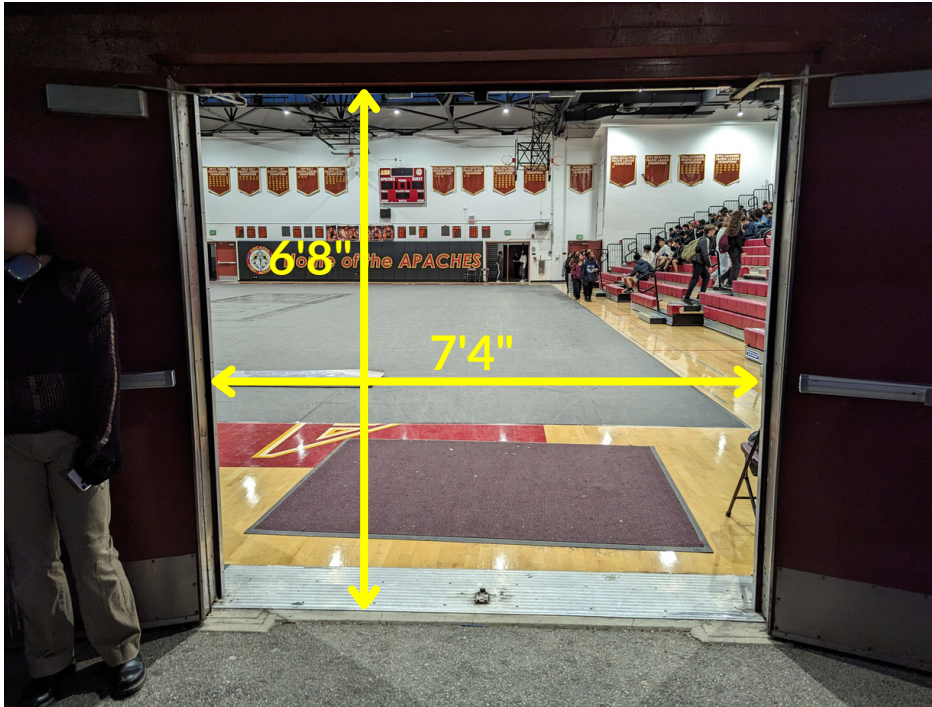

Arcadia HS

Competition Area: 96' wide x 65' deep

Entry Door
(1 double door)

Exit Door
(1 double door)

Southern California Percussion Alliance

Arcadia HS