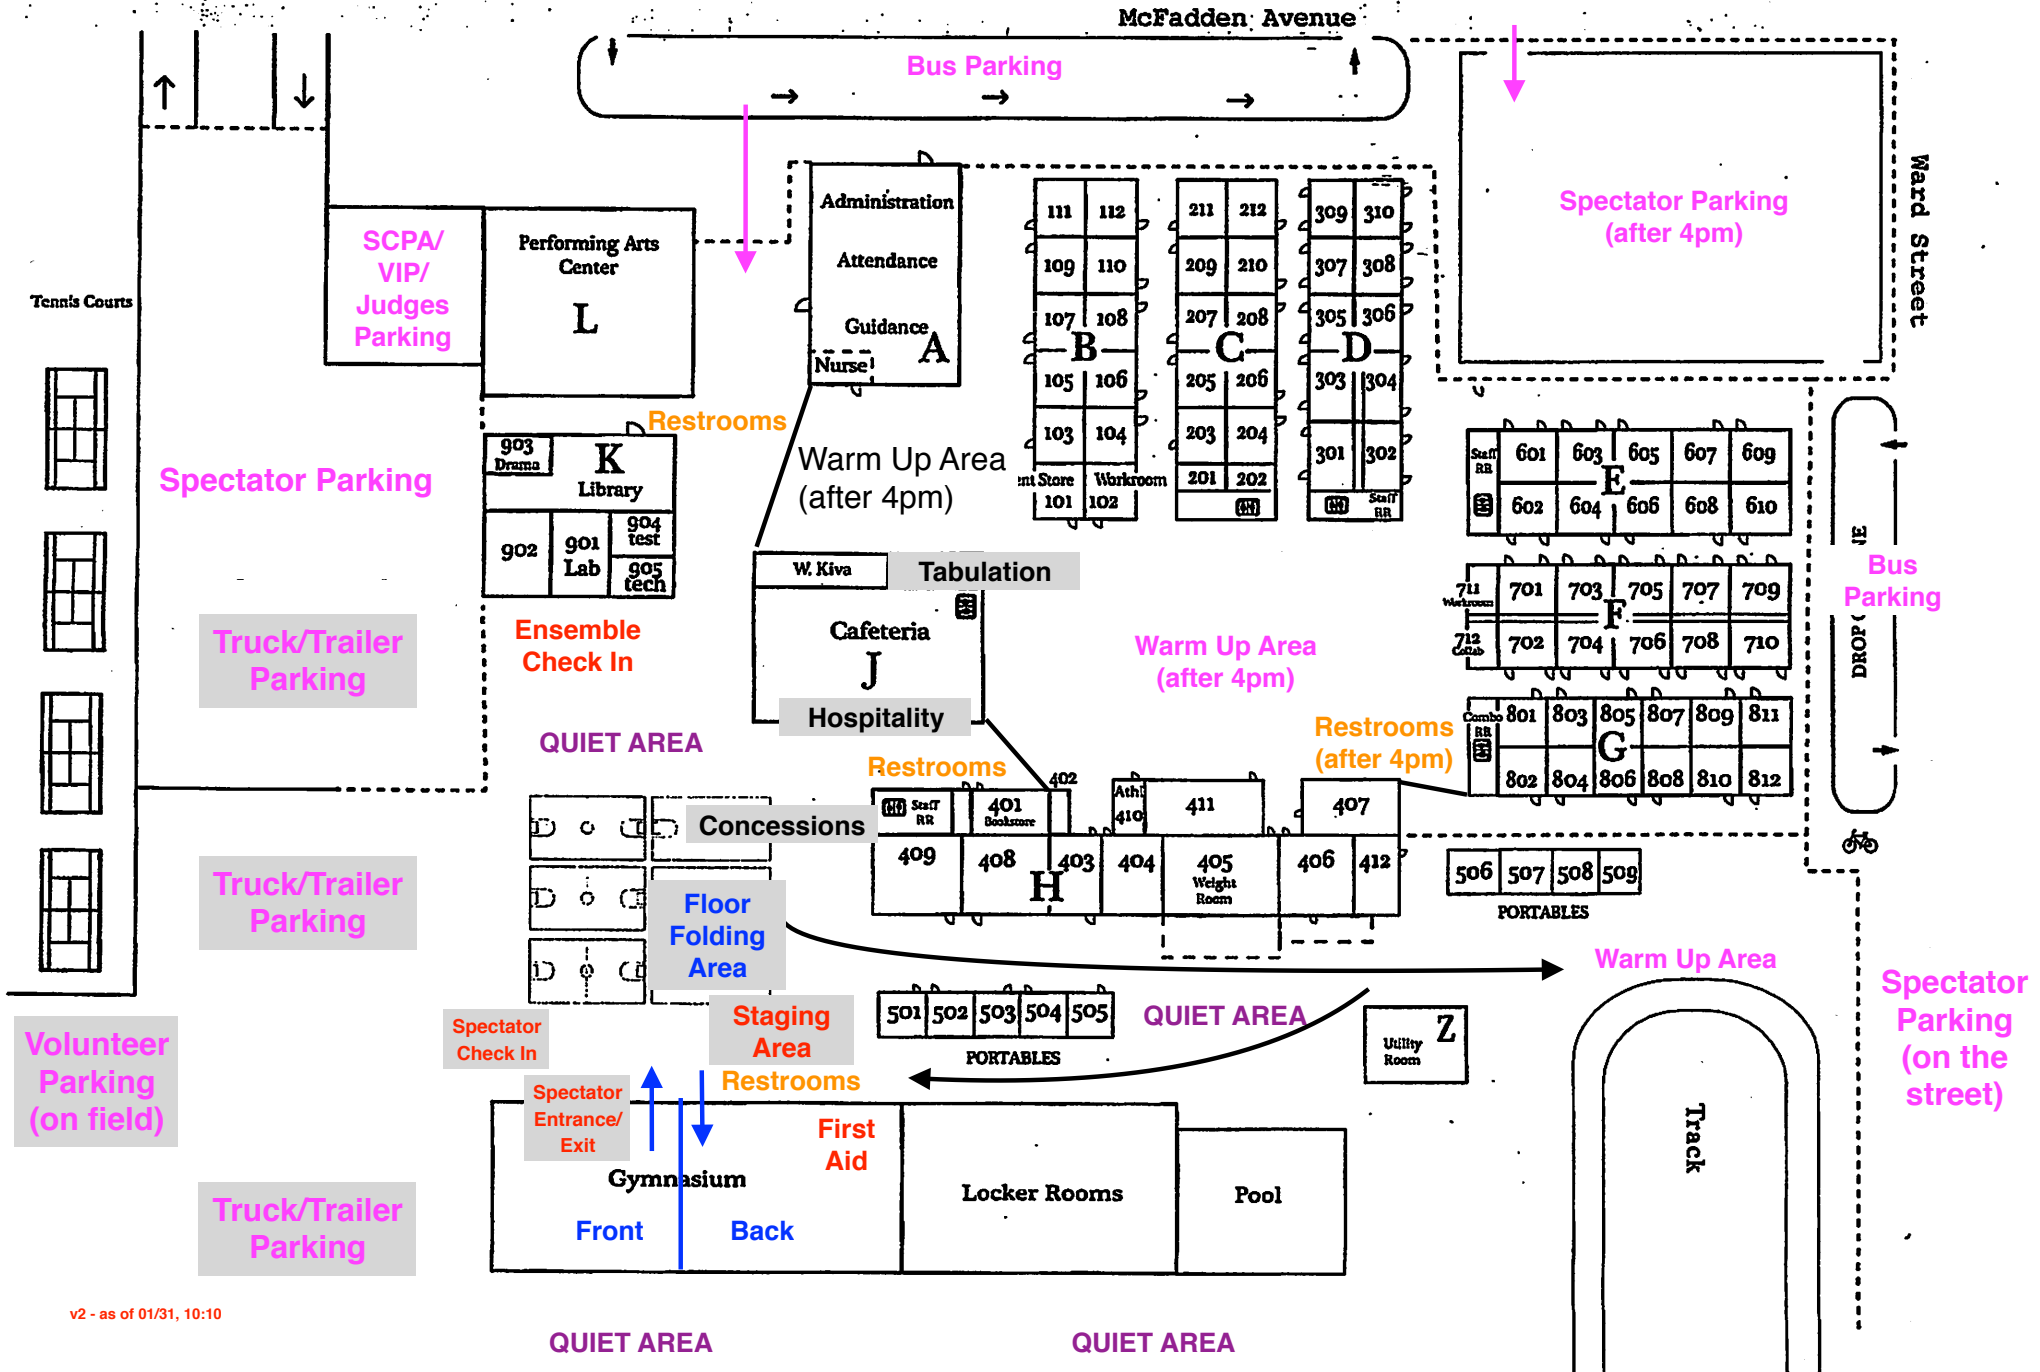

# La Quinta HS

Competition Area: 92' wide x 70' deep

Covered Prestage Area

Entryway

Entry Doors  
(2 double doors)

Exit Doors  
(2 double doors)